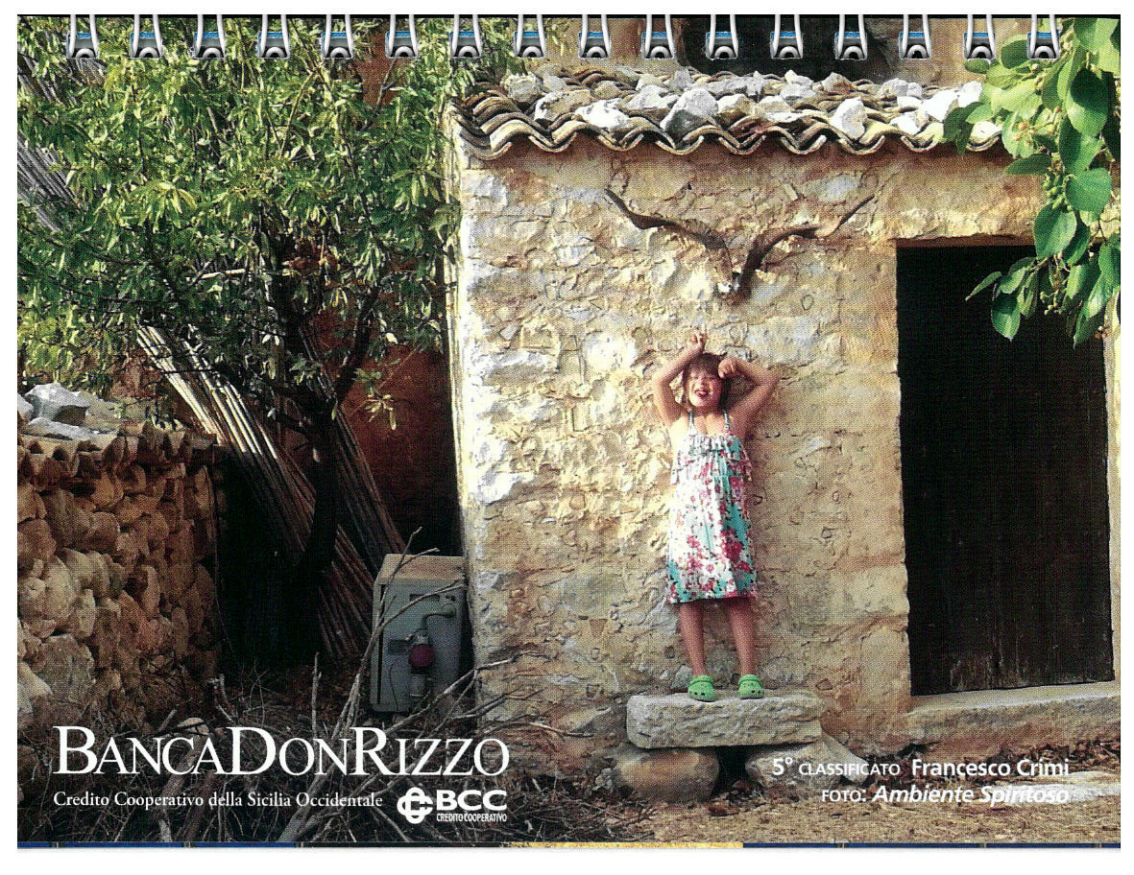

BANCA DONRIZZO

Credito Cooperativo della Sicilia Occidentale

5° CLASSIFICATO Francesco Crimi

FOTO: *Ambiente Spiritoso*